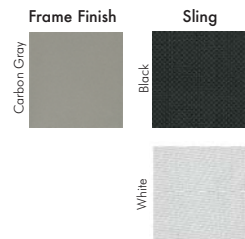

Modone (color options)
Modone Collection is stocked in the above frame finish and slings. Some frame finishes and slings are available with a 6 week lead time.