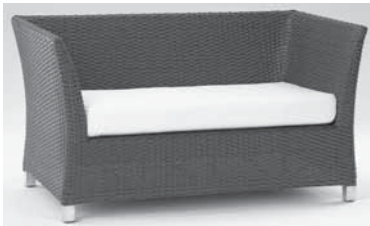

Soho

Koverton

Item Name: **Soho Arm Chair**
 Item No. K-452-2
 Width 26"
 Depth 27"
 Height 39 1/4"
 Seat Height 17"
 Weight 25 lbs.

Item Name: **Soho Armless Club Chair**
 Item No. K-452-10
 Width 23 5/8"
 Depth 33 1/3"
 Height 30"
 Seat Height 12 3/4"
 Weight 23 lbs.

Item Name: **Soho Club Chair**
 Item No. K-452-11
 Width 27 1/4"
 Depth 33 3/4"
 Height 30"
 Seat Height 12 3/4"
 Weight 32 lbs.

Item Name: **Soho Love Seat**
 Item No. K-452-12
 Width 58 1/4"
 Depth 33 3/4"
 Height 30"
 Seat Height 12 3/4"
 Weight 43 lbs.

Item Name: **Soho Sofa**
 Item No. K-452-13
 Width 81 1/2"
 Depth 33 3/4"
 Height 30"
 Seat Height 12 3/4"
 Weight 56 lbs.

Item Name: **Soho Ottoman**
 Item No. K-452-14
 Width 24"
 Depth 24"
 Height 16 1/2"
 Seat Height 12 1/2"
 Weight 15 lbs.

Koverton

Koverton

Koverton

Item Name: **Soho Left Sectional**
 Item No. K-452-17
 Width 30"
 Depth 30"
 Height 30"
 Seat Height 12 3/4"
 Weight 27 lbs.

Item Name: **Soho Right Sectional**
 Item No. K-452-18
 Width 30"
 Depth 30"
 Height 30"
 Seat Height 12 3/4"
 Weight 27 lbs.