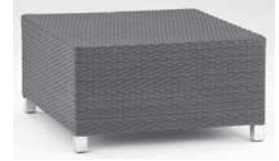

Koverton

Koverton

Koverton

Item Name: **Soho Left Sectional**
 Item No. K-452-17
 Width 30"
 Depth 30"
 Height 30"
 Seat Height 12 3/4"
 Weight 27 lbs.

Item Name: **Soho Right Sectional**
 Item No. K-452-18
 Width 30"
 Depth 30"
 Height 30"
 Seat Height 12 3/4"
 Weight 27 lbs.

Item Name: **Soho Corner Sectional**
 Item No. K-452-19
 Width 30"
 Depth 30"
 Height 30"
 Seat Height 12 3/4"
 Weight 27 lbs.

Soho Tables

Item Name: **Soho 42" x 72" Rect. Dining Table**
 Item No. K-452-4272T-WR
 Width 42"
 Depth 72"
 Height 29"
 Weight 71 lbs.

Item Name: **Soho 42" Square Dining Table**
 Item No. K-452-42T-WS
 Width 42"
 Depth 42"
 Height 29"
 Weight 35 lbs.

Item Name: **Soho 32" Square Coffee Table**
 Item No. K-452-32T-WS
 Width 32"
 Depth 32"
 Height 17"
 Weight 19 lbs.